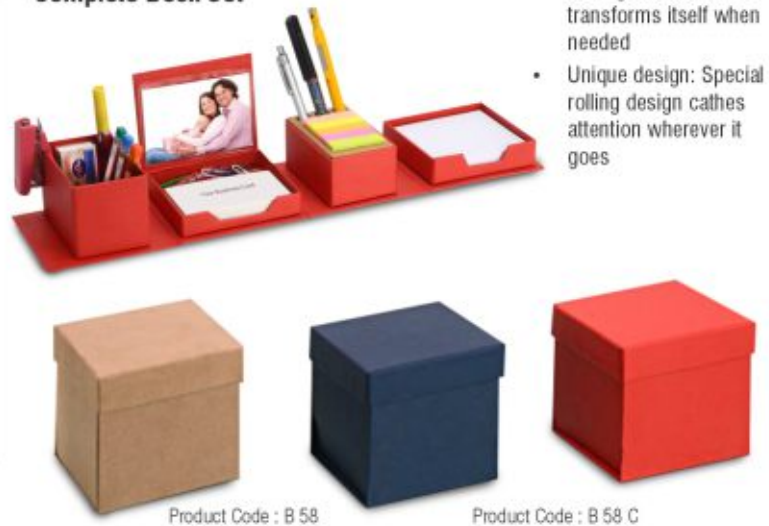

**Transformer Expandable Cube:
Complete Desk Set**

- Complete table management set that transforms itself when needed
- Unique design: Special rolling design catches attention wherever it goes

Product Code : B 58

Product Code : B 58 C