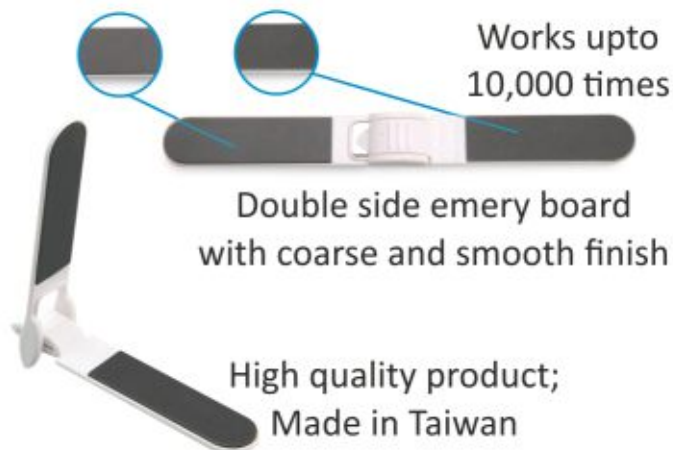

Folding Double Emery Board : Nail Filer with Nail Protector - N 19

Works upto
10,000 times

Double side emery board
with coarse and smooth finish

High quality product;
Made in Taiwan