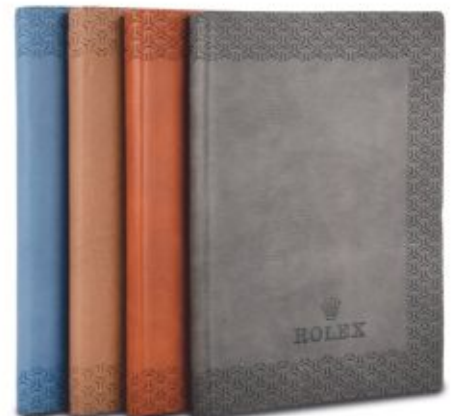

- Foldbook Nook has a magnetic flap with self pattern design on body
- Features a bookmark ribbon for easy note taking
- Stylish and functional design with 3 fold cover
- Crafted from high quality materials

Cork fabric notebook - B 176A with Cork Pen

Rolex A5 Notebook - B 105 With Memorandum & Bookmark Ribbon

- Premium texture design on cover sides
- Has a section with personal memorandum, calendar, etc.

Branding possibility : Print, Laser engraving