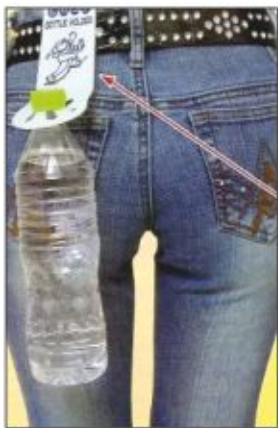

Easy Bottle Holder - P 05

- For use with bottles of capacity upto 1.6L
- Can be hung to belt, pockets, bags, handbags, etc.

POWER GLOW Coaster with Logo Highlight (Batteries Included) - E 233

- Pressure sensitive surface that highlights your brand whenever drink is placed on it
- Detachable plate for easy printing