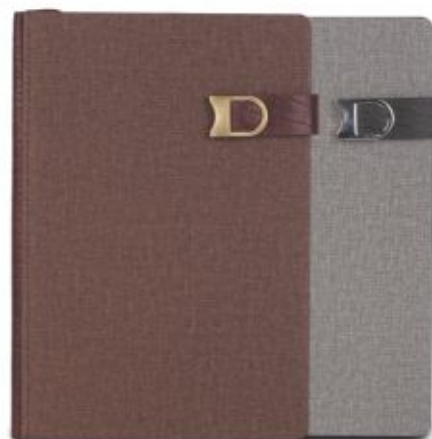

Gray, Black,
Blue, Brown

Keyboard notebook with metal Bookmark - B 186

FoldBook Stash: A5 Notebook with magnetic flap closure Pockets & Pen slot on Flap - B 202

Gray, Brown, Olive

Two Tone Notebook with D Flap buckle and Double Bookmark Ribbon - B 171