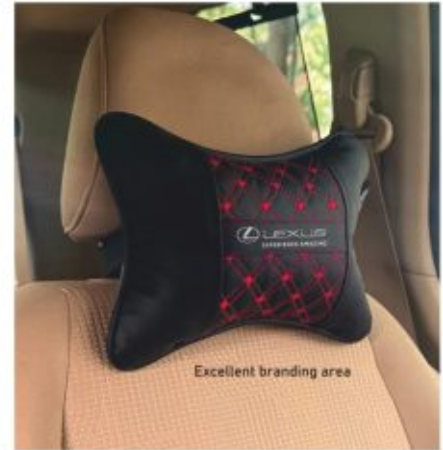

High-Quality
Buckle

Durable
Metal Zipper

Car Head Rest Cushion Pillow
Bow Shaped | Poly filling inside

Product Code : S 65

- Can be used in cars as well as office chairs
- The attached elastic strap keeps the neck pillow in place
- Great for head and neck support while driving, reading, working or watching TV