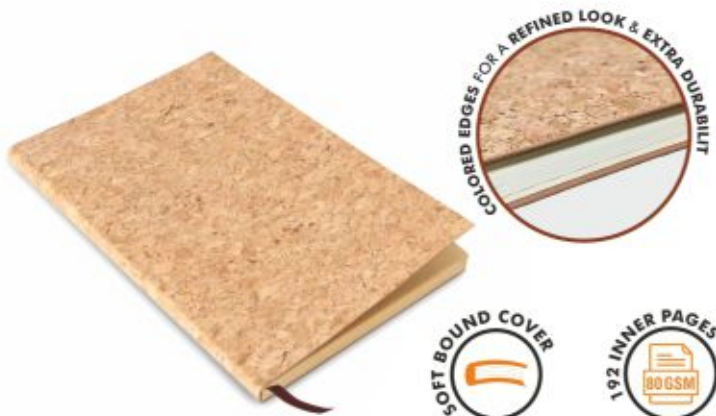

Slant design Flap made of Coffee cork material

Cork Eco friendly A5 notebook - B 109A

Cork Eco friendly A5 notebook with Hard bound cover - B 107

Bamboo notebook with Recycled RPET PU - B 178

Cork Magnetic Envelope style Notebook with recycled pages - B 150A