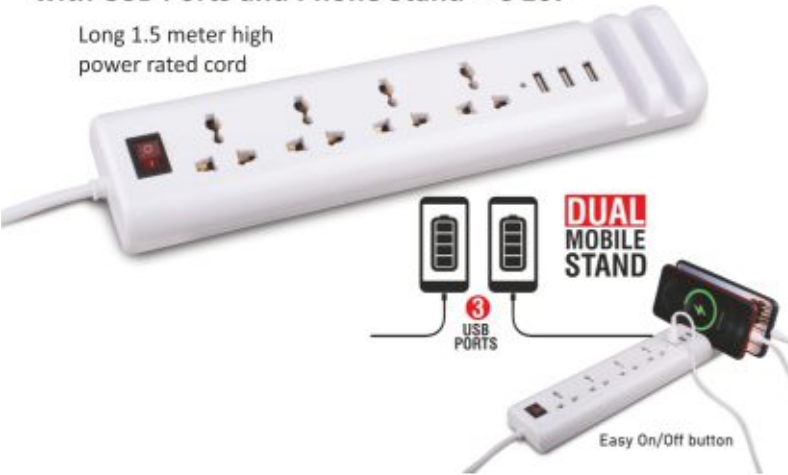

- Fits all 13"- 18" laptops
- Raises screen level for better air circulation

Mini Notebook / PC speakers with volume control | 6W Output | Set of 2 - C 01

HOT

- Volume control adjustment dial at the back
- Powerful sound output

Power Board: Multi point extension board with USB Ports and Phone Stand - C 167

Long 1.5 meter high power rated cord

Zephyr: Rechargeable Fan with 3 level Speed Adjustmet - C 197

- CHARGING LIGHT INDICATOR
- 3 LEVEL SPEED ADJUSTMENT
- 1200 mAh RECHARGEABLE BATTERY