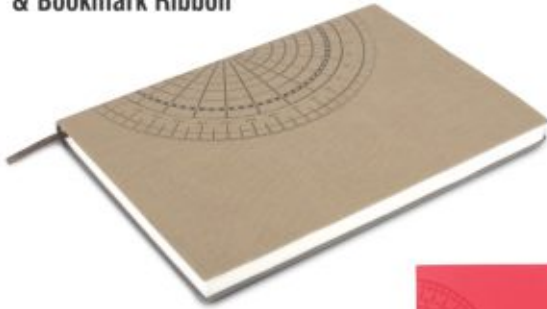

Compass A5 Notebook - B 133 With Memorandum, Month Planner & Bookmark Ribbon

Compass can be used to measure angles