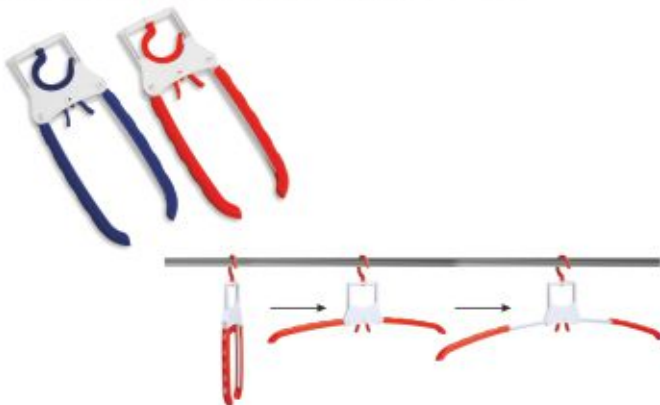

Landline Phone Extension Wire Retractable cord to keep your table tidy - E 10

- Extension cord for Landline phones
- Wire length 3 mtrs; can be pulled out as needed
- Auto retractable-slide button to wind up the cord automatically