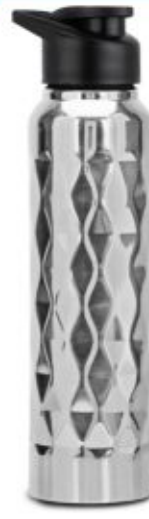

Capacity: 750 ml (approx)

Gripper : Insulated Steel Bottle - H 243

- INSULATED BOTTLE**
- HOT & COLD 4-6 HOURS**
- SPILL & LEAK PROOF**

WATER BOTTLES

Ribd : Insulated Steel Bottle with Flip Top Lid - H 361

Capacity: 750 ml (approx)

- HOT & COLD 4-6 HOURS**
- SPILL & LEAK PROOF**

Prism Steel Bottle Natural - H 204

- LEAK PROOF**
- LIGHT WEIGHT**
- BPA FREE LID**
- WIDE MOUTH**

H 231

Capacity: 750 ml (approx)

Capacity: 1 L. (approx)