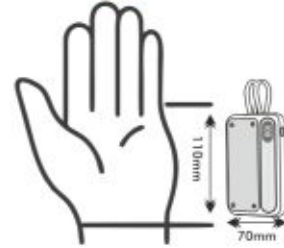

HIGH CAPACITY
10000 MAH
POWER BANK

22.5W
FAST CHARGING

22.5W
FAST CHARGING

HIGH CAPACITY
10000 MAH
POWER BANK

HIGH CAPACITY
10000 MAH
POWER BANK

22.5W
FAST CHARGING

SUPER CAPACITY
20000 MAH
POWER BANK

22.5W
FAST CHARGING

22.5W
FAST CHARGING

HIGH CAPACITY
10000 MAH
POWER BANK

HIGH CAPACITY
10000 MAH
POWER BANK

22.5W
FAST CHARGING

15W Wireless Charger