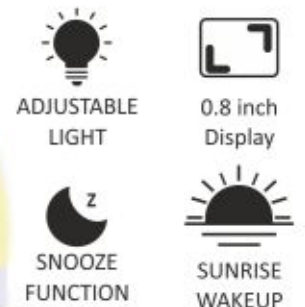

Horizon: Sunrise clock with 30 step
Lamp - A 150