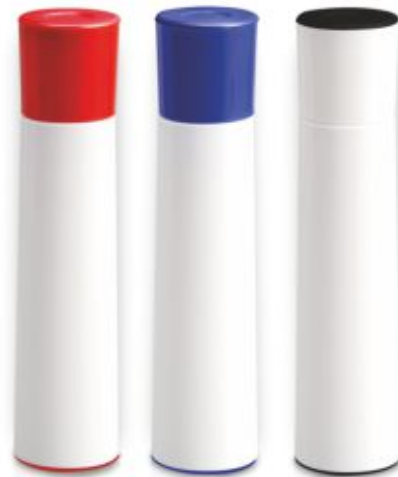

**Ecolens: UV protection Sunglasses
in Wheat Straw Material
Packed in Drawstring Pouch with
Microfiber Cloth - E 401**

Drawstring Pouch

Microfiber Cloth

Mini Lint Remover (re-usable up to 50 times - E 166)