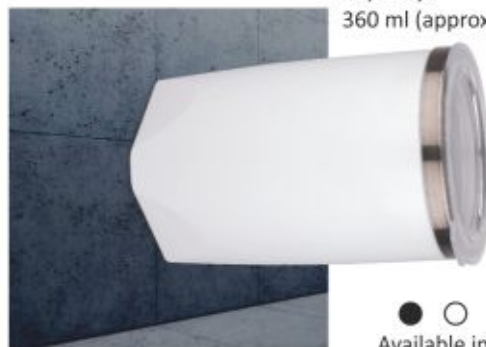

SPILL PROOF

DuraMug : Spill Proof Suction Mug with Oval Handle - H 301

Capacity: 350 ml (approx)

SPILL PROOF

Sunset+ : Magic Suction Mug with Stainless Steel Inside - H 280

Capacity: 360 ml (approx)

Available in 2 colors