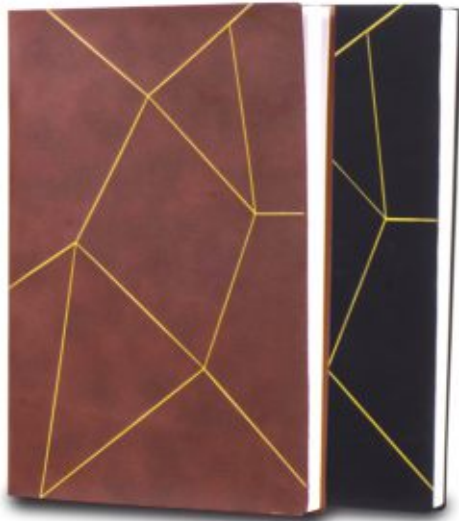

Constella PU notebook - B 189