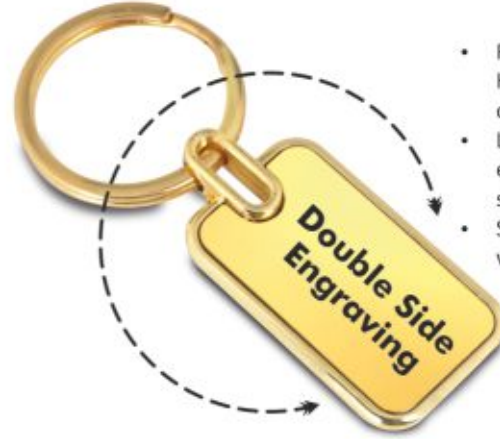

Rectangle Metal Keychain in Gold Finish (Double Side Laser) - J 116a