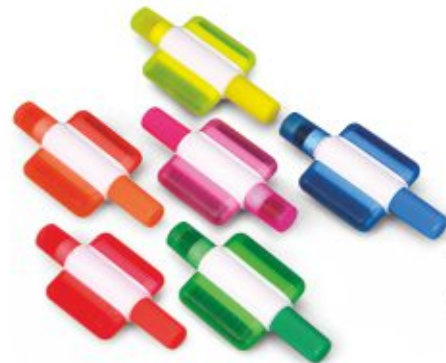

WORKPLACE UTILITY

Gel highlighter with Keyboard brush and screen cleaner - B 53

- 3 in 1 Lipstick style gel highlighter
- Has a Keyboard brush to wipe the dust on your PC / Laptop