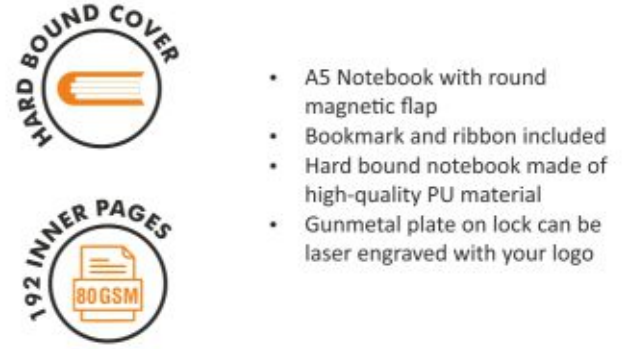

A5 notebook with round magnetic flap - B 159