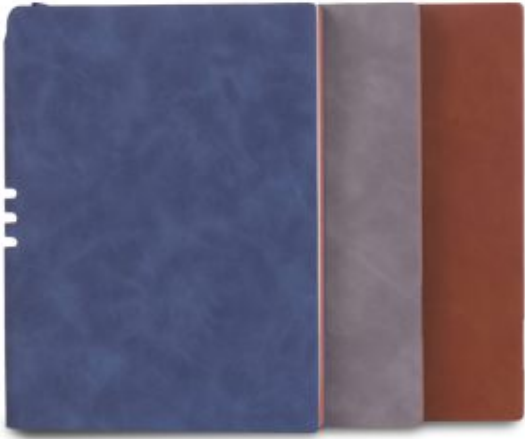

Classic PU notebook with Pen slot - B 197