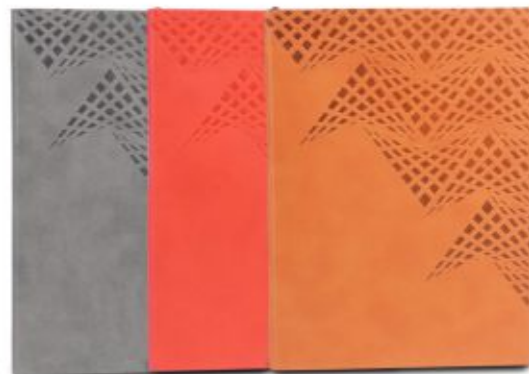

Snowflake A5 Notebook With Memorandum - B 168 And Bookmark Ribbon | HD Texture PU