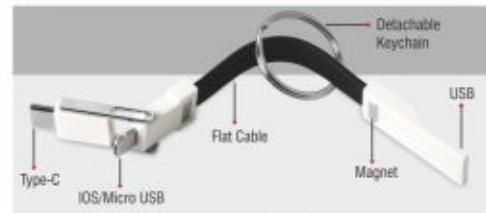

Car charger with keychain and charging cable (Dual Side iOS & Android) - C 81

- Charger can be detached to reveal charging cable
- Cable has reversible connectors for Android / iPhone

CHARGING CABLES

Magnetic 3 in 1 charging cable with Keychain - C 74